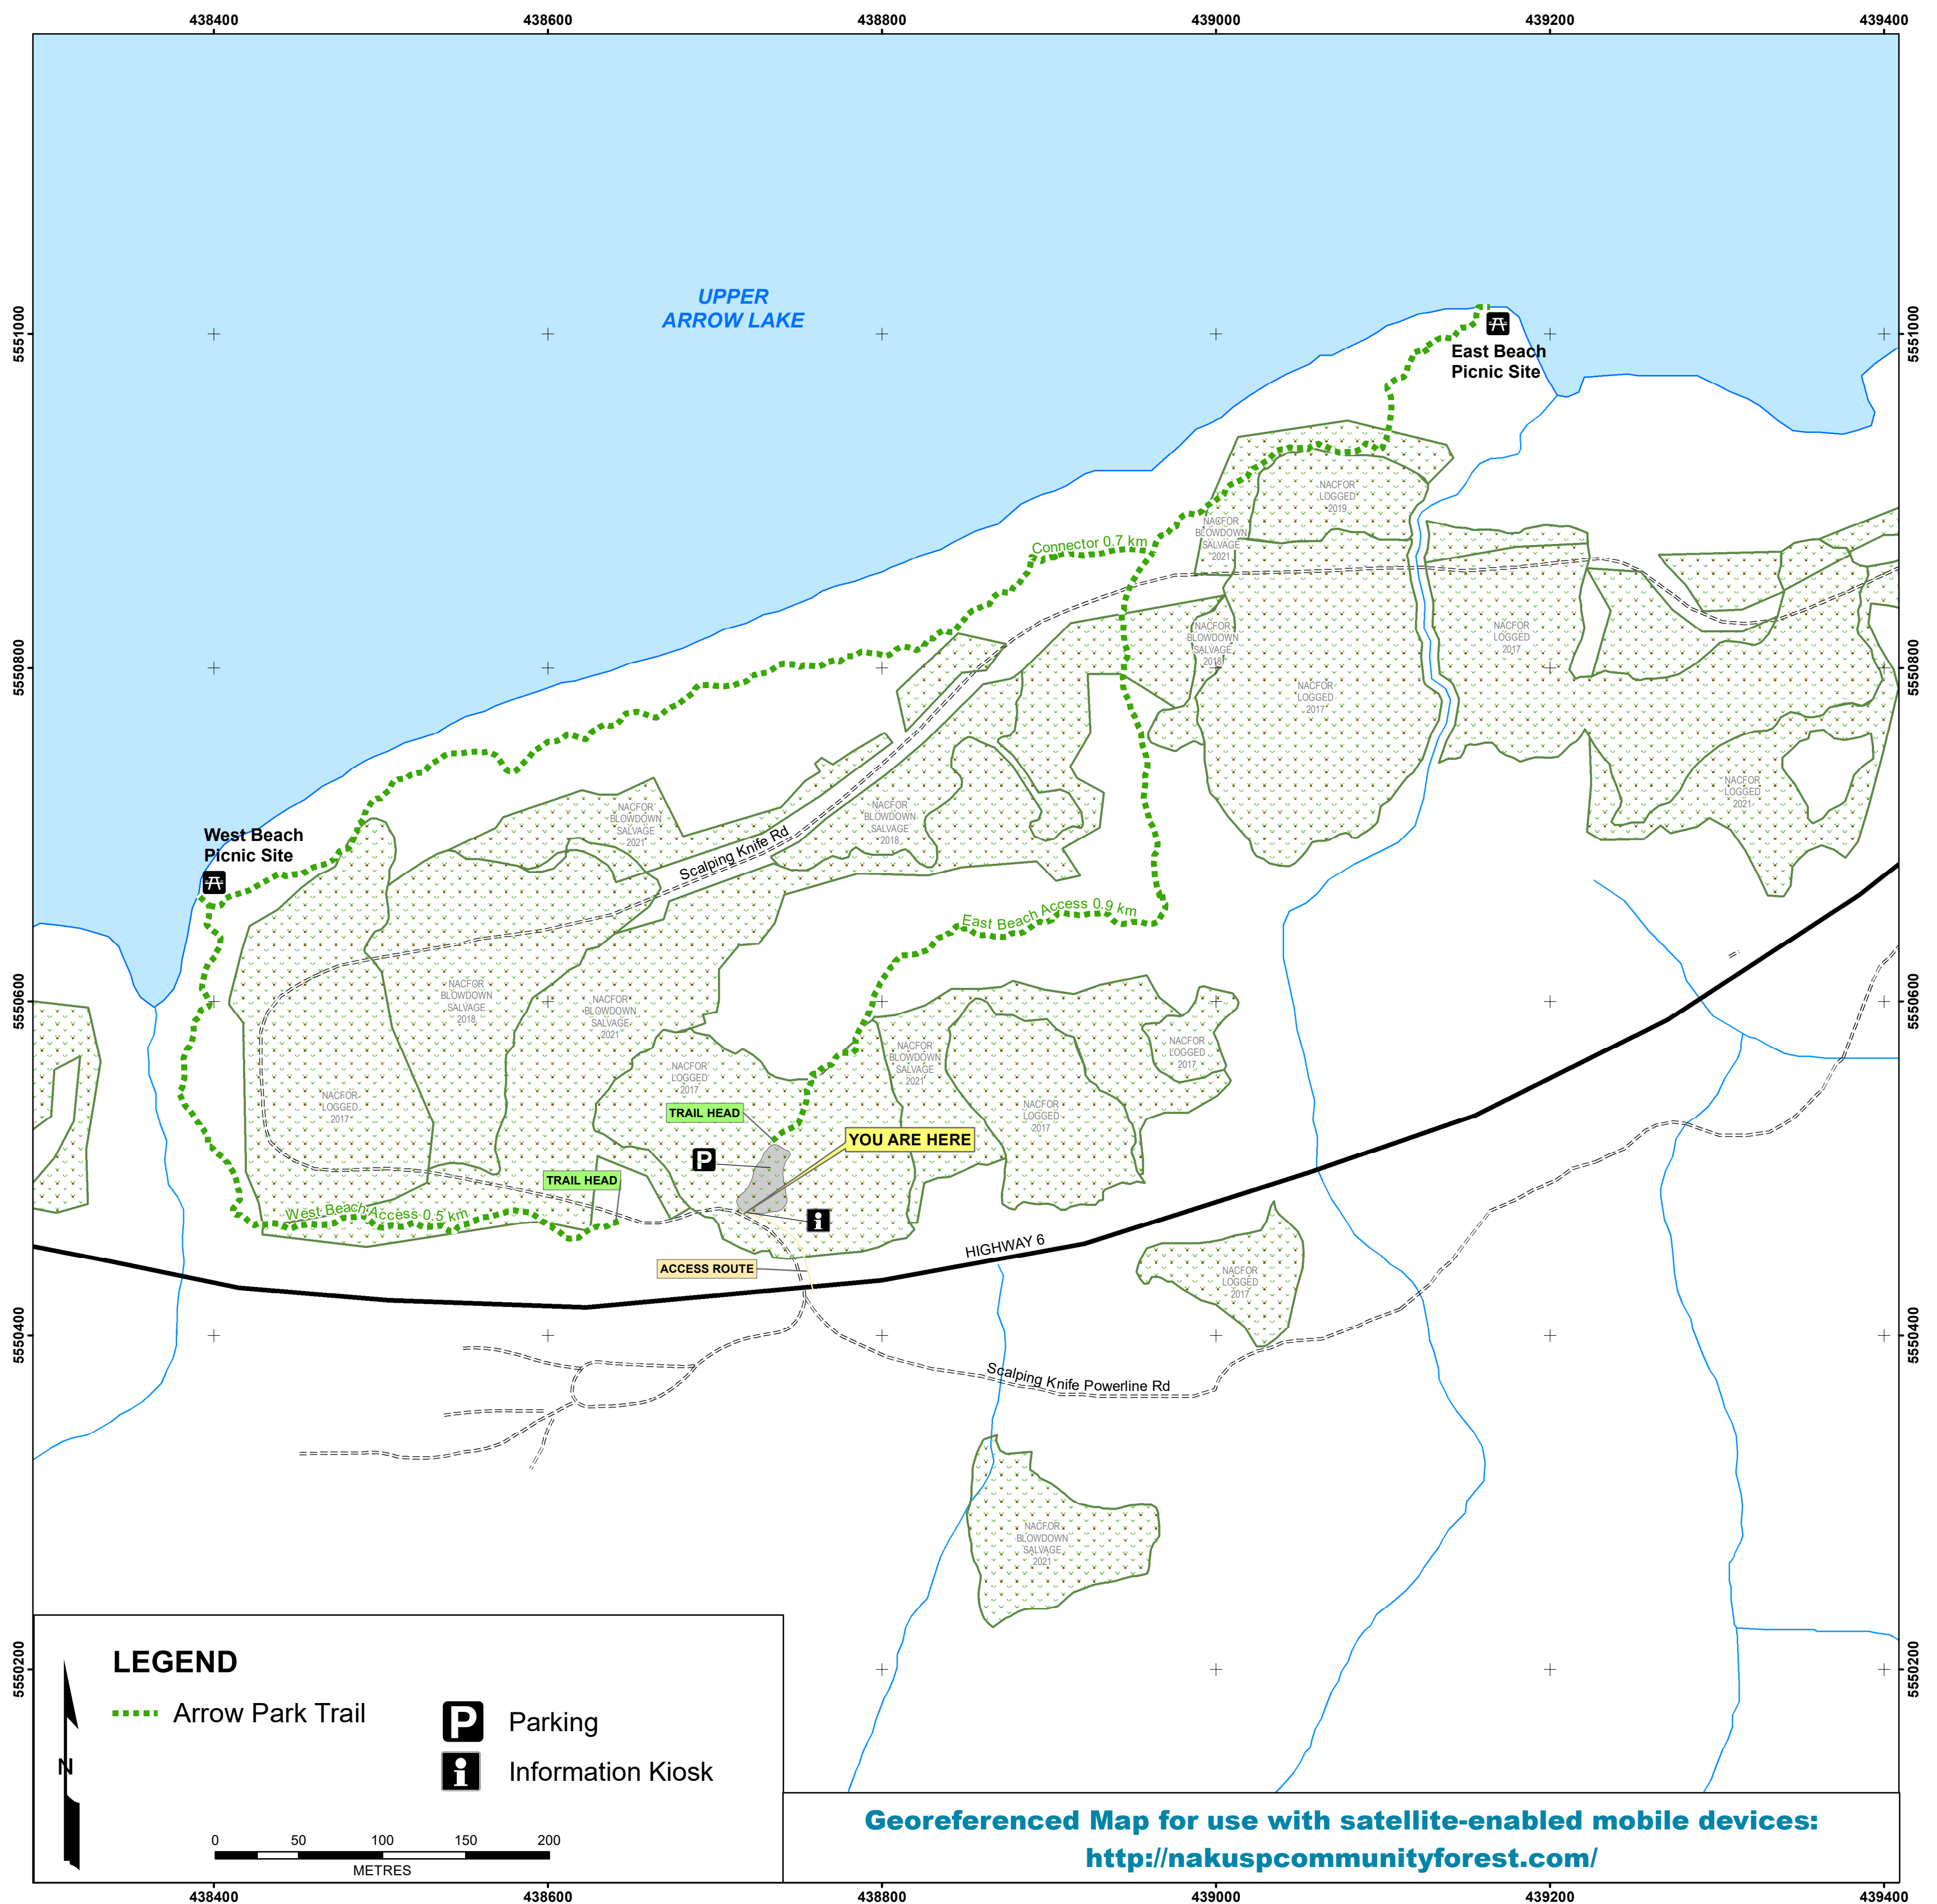

ARROW PARK TRAIL

No motorized use on Arrow Park Trail

Trails are shared by many and maintained by few, so follow trail etiquette.

- Keep to designated trails
- Be aware and considerate of other users
- Keep pets under control; be aware they may pose a hazard with wildlife

IMPORTANT

Persons using this area assume all responsibility for personal injury or damage to equipment resulting from the use of these trails.

SPECIAL THANKS TO NSS ENVIRONMENTAL STUDIES CLASS (2017) FOR THEIR TRAIL CONSTRUCTION WORK

THIS TRAIL WAS MADE POSSIBLE WITH FUNDING FROM THESE PROJECT PARTNERS: