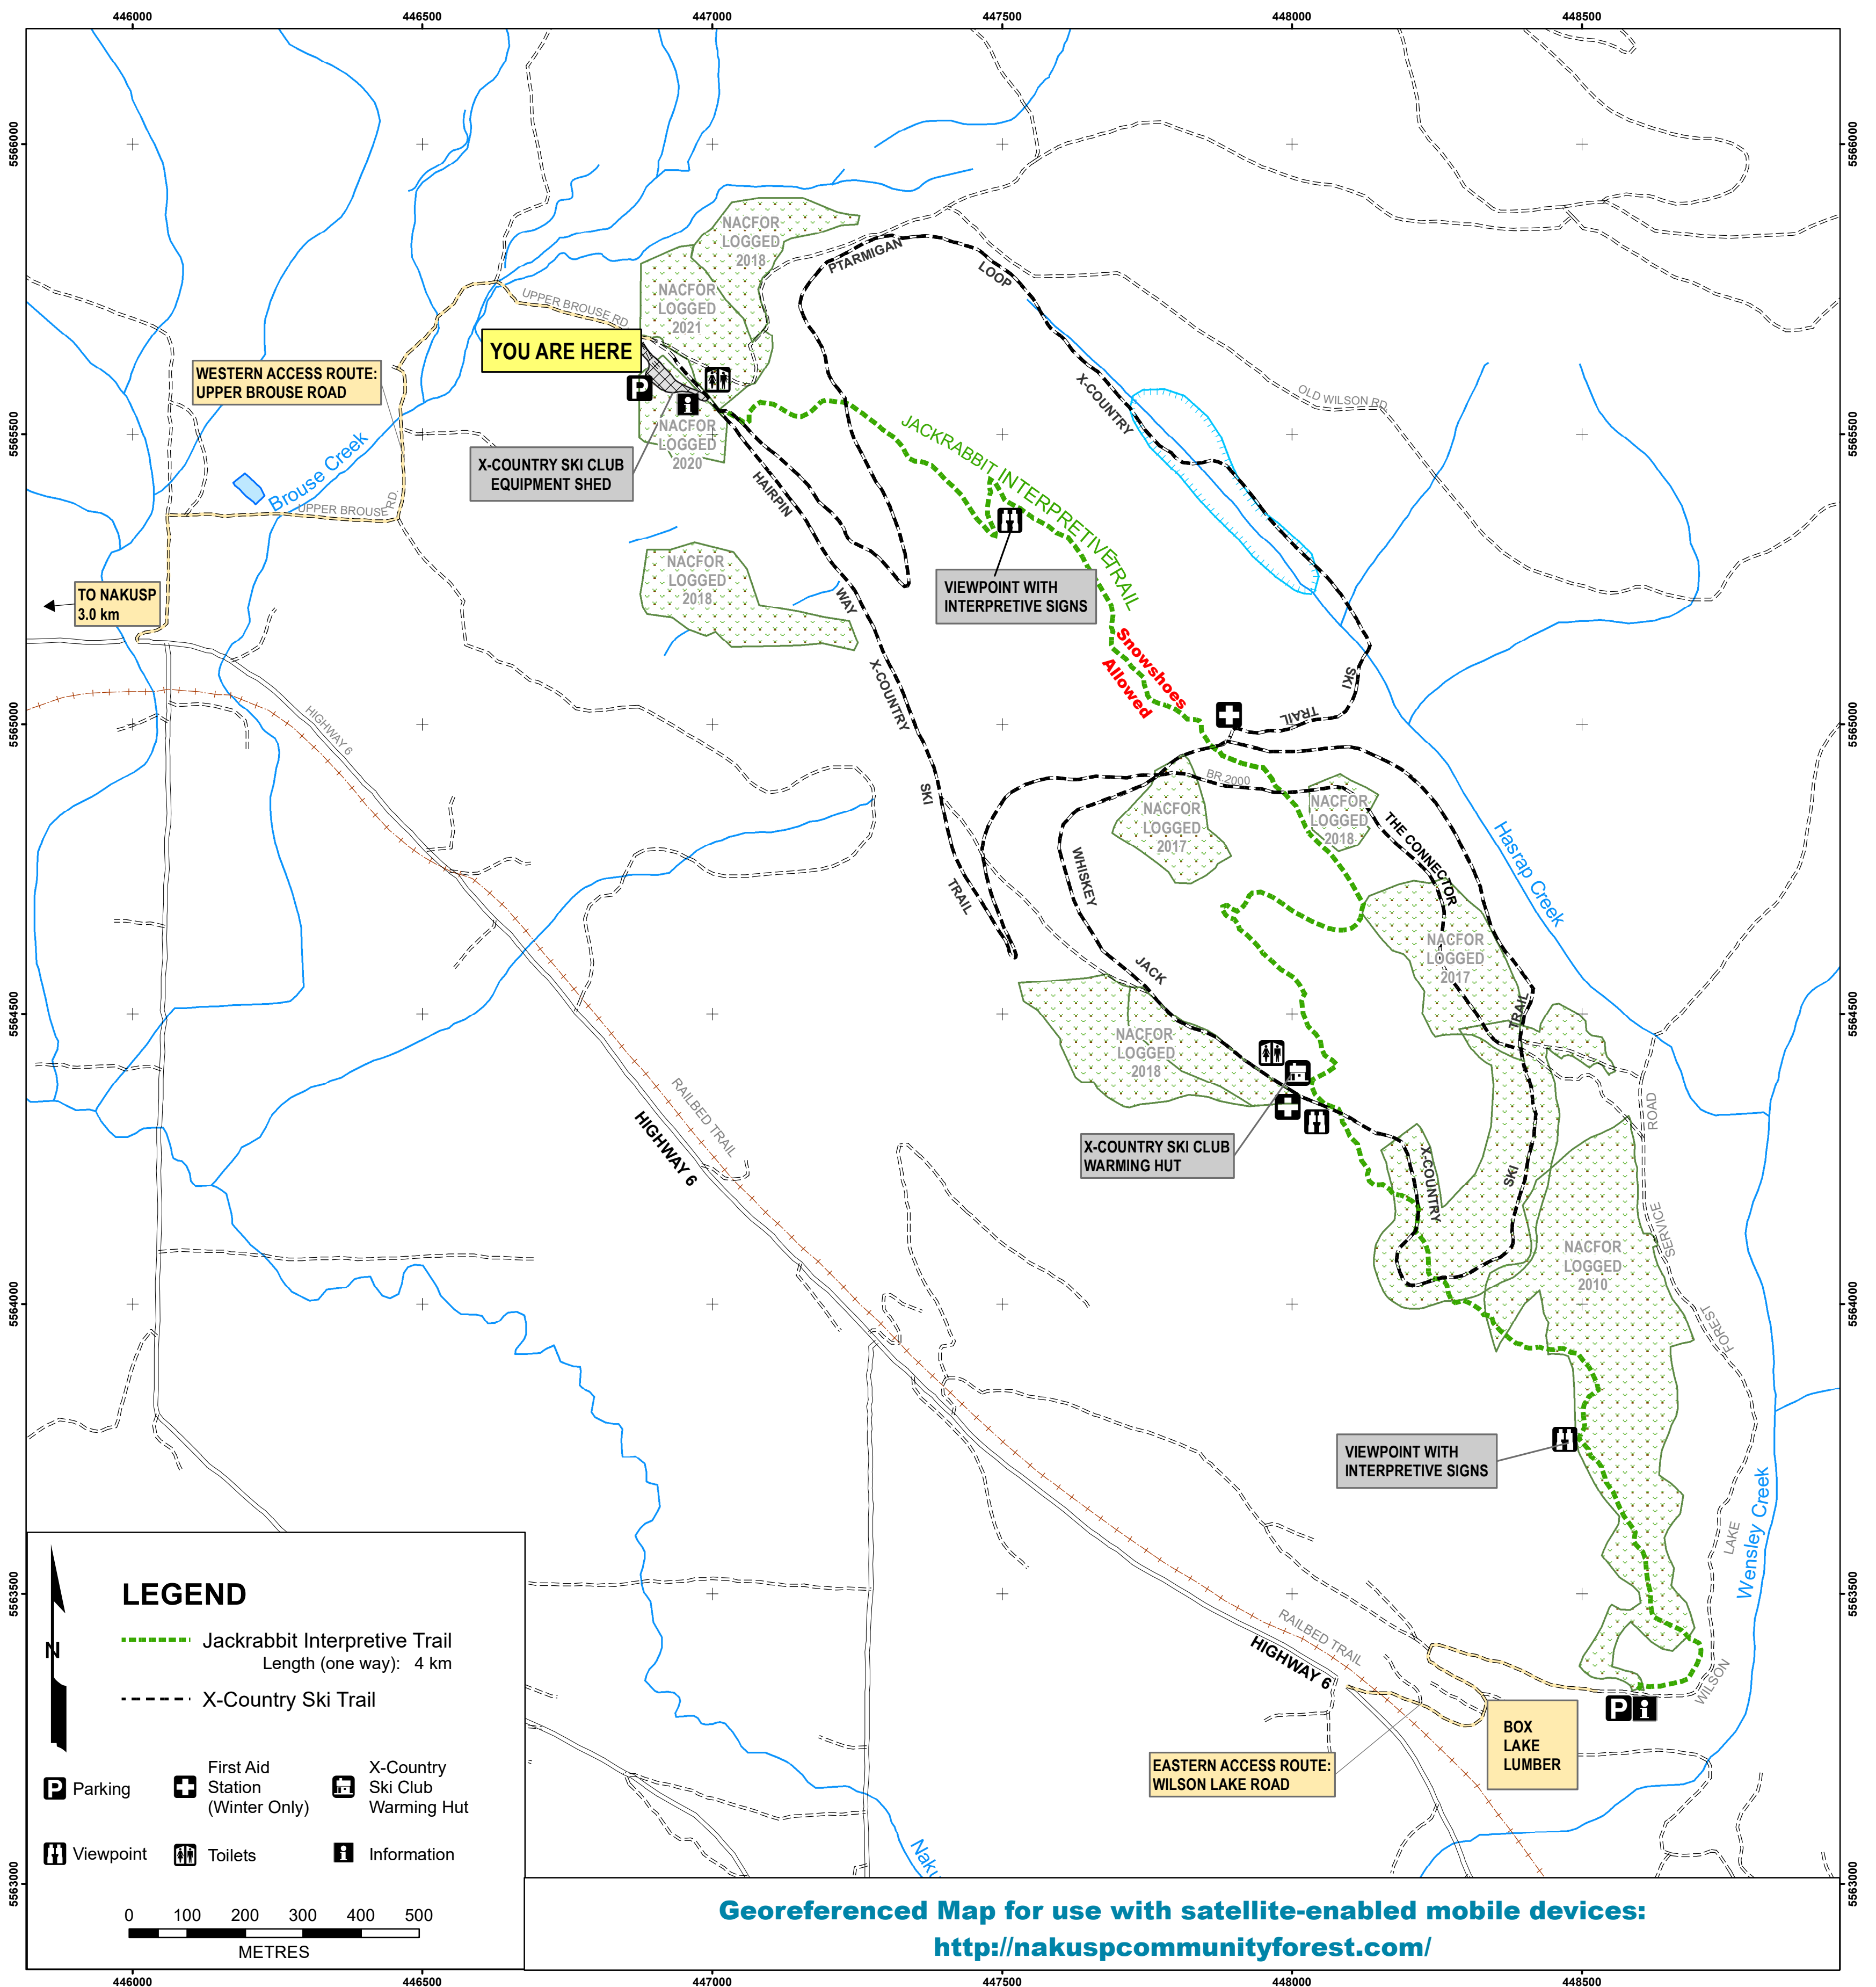

JACKRABBIT INTERPRETIVE TRAIL and WENSLEY CREEK CROSS COUNTRY SKI TRAILS

No motorized use on Jackrabbit Interpretive Trail

Trails are shared by many and maintained by few, so follow trail etiquette.

- Keep to designated trails
- Be aware and considerate of other users
- Keep pets under control; be aware they may pose a hazard with wildlife

IMPORTANT

Persons using this area assume all responsibility for personal injury or damage to equipment resulting from the use of these trails.

JACKRABBIT INTERPRETIVE TRAIL PROJECT PARTNERS:

Columbia Basin Trust - Funding

**NACFOR - Funding, Project Coordination
and Trail Maintenance**

WENSLEY CREEK CROSS COUNTRY SKI TRAILS

**Managed by
Arrow Lakes Cross Country Ski Club**

Recreation Sites
and Trails BC